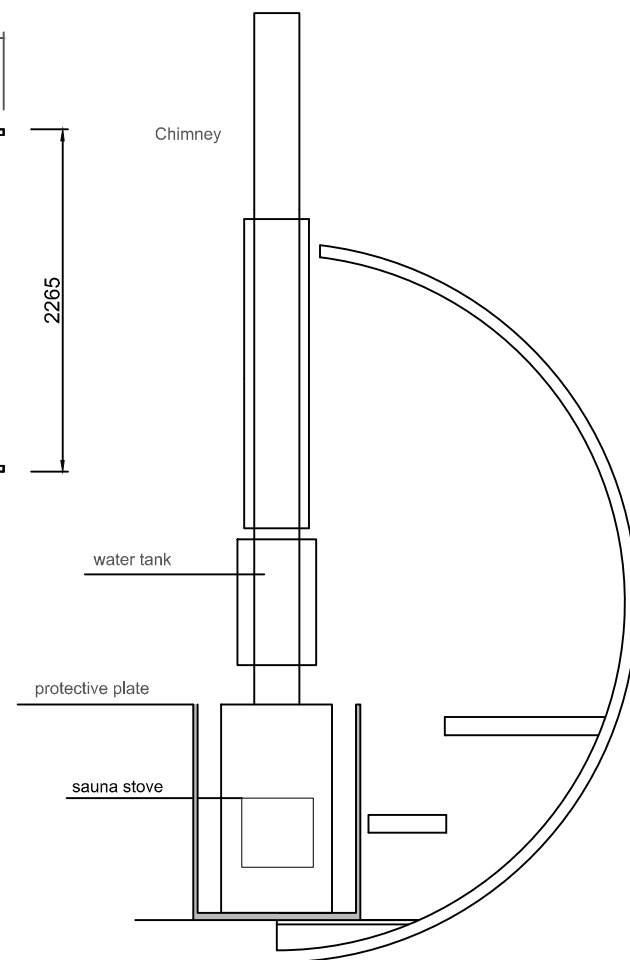

BARREL SAUNA VALTER

ARCTIC FINLAND HOUSE
TYNNYRISAUNA VALTER BASIC

2500

ARCTIC FINLAND HOUSE
TYNNYRISAUNA VALTER BASIC

- Barrel sauna
- Material: spruce 40 mm
- Roofing felt
- Window and door with a lock
- Sauna benches, wooden floors
- Sauna stove, stones, chimney and water tank
- Dressing room, benches, shelves
- Gutters
- Terrace with two bench seats