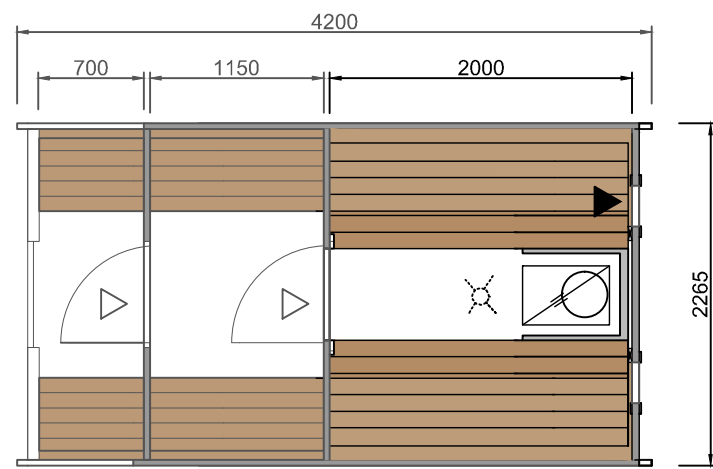

BARREL SAUNA VALTER

ARCTIC FINLAND HOUSE
TYNNYRISAUNA VALTER BASIC

2500

ARCTIC FINLAND HOUSE
TYNNYRISAUNA VALTER BASIC

- Barrel sauna
- Material: spruce 40 mm
- Roofing felt
- Window and door with a lock
- Sauna benches, wooden floors
- Sauna stove, stones, chimney and water tank
- Dressing room, benches, shelves
- Gutters
- Terrace with two bench seats