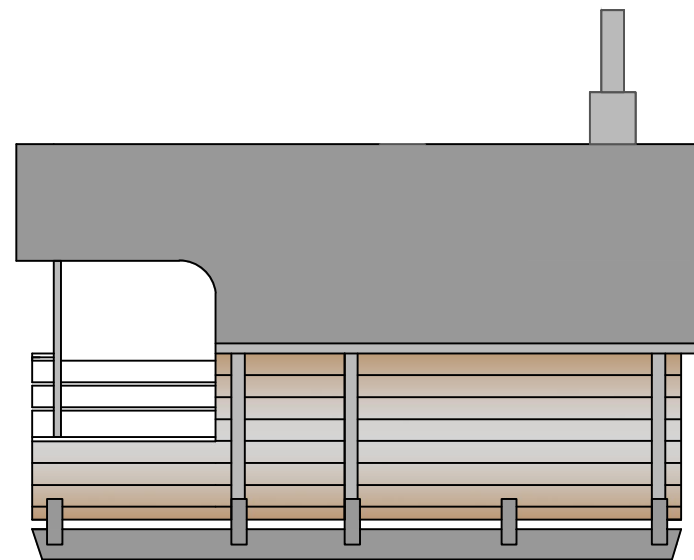

BARREL SAUNA VALTER

ARCTIC FINLAND HOUSE
TYNNYRISAUNA VALTER BASIC

2500

ARCTIC FINLAND HOUSE
TYNNYRISAUNA VALTER BASIC

- Barrel sauna
- Material: spruce 40 mm
- Roofing felt
- Window and door with a lock
- Sauna benches, wooden floors
- Sauna stove, stones, chimney and water tank
- Dressing room, benches, shelves
- Gutters
- Terrace with two bench seats