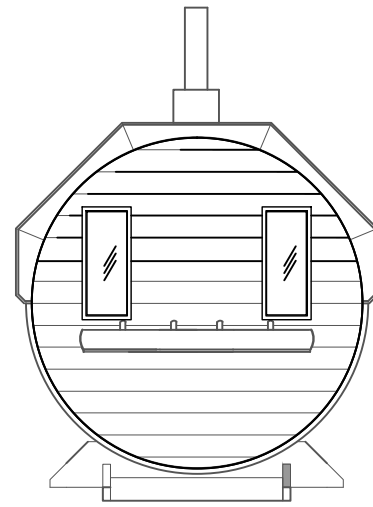

BARREL SAUNA VALTER

ARCTIC FINLAND HOUSE
TYNNYRISAUNA VALTER BASIC

2500

ARCTIC FINLAND HOUSE
TYNNYRISAUNA VALTER BASIC

- Barrel sauna
- Material: spruce 40 mm
- Roofing felt
- Window and door with a lock
- Sauna benches, wooden floors
- Sauna stove, stones, chimney and water tank
- Dressing room, benches, shelves
- Gutters
- Terrace with two bench seats