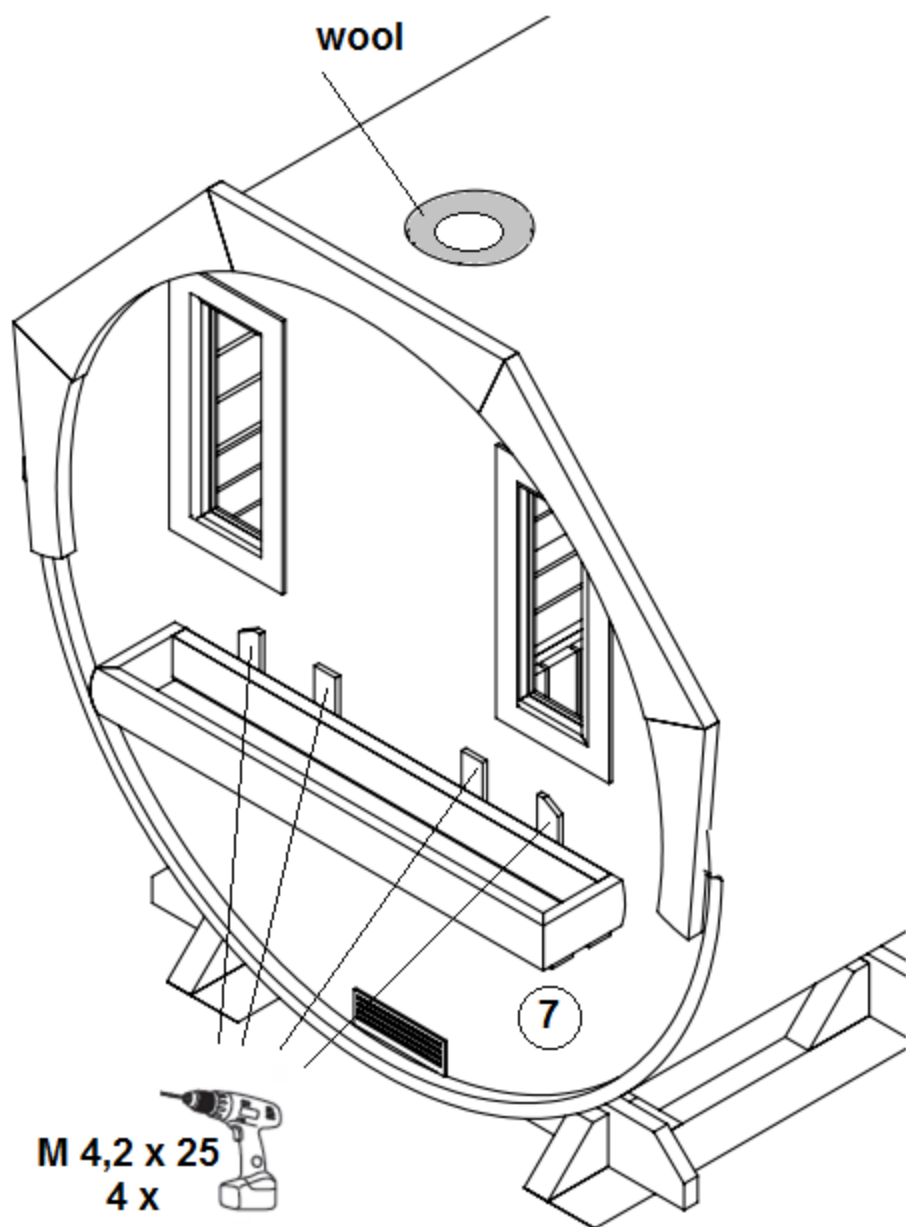

Alex
Standard
3,0 m
Ø2265

Alex

Nr.	Dimensions	Quantity	Detail
1	Arch roof	4	
2	Arch roof at front	1	
3	Arch roof at front	1	
4	Arch roof at back	1	
5	Arch roof at back	1	
6	Stair	1	
7	Flower box	1	
8	Heater + piece of sheet front of the heater + protective sheath	1	
9	The heater assembly with boiler	1	
10	Pipe (1000mm)	1	
11	Pipe (500mm)	1	
12	Extension (300mm)	1	
13	End of the stuck	1	
14	Clamp	3	

15	Pipe connection part with boiler	1	
16	Pipe cover (95x84mm)	1	
17	Change collar	1	
18	Rain deflectors 2310 mm	2	

All photographs are illustrative. Technical changes, printing errors, changes and errors possible! All models are rough.