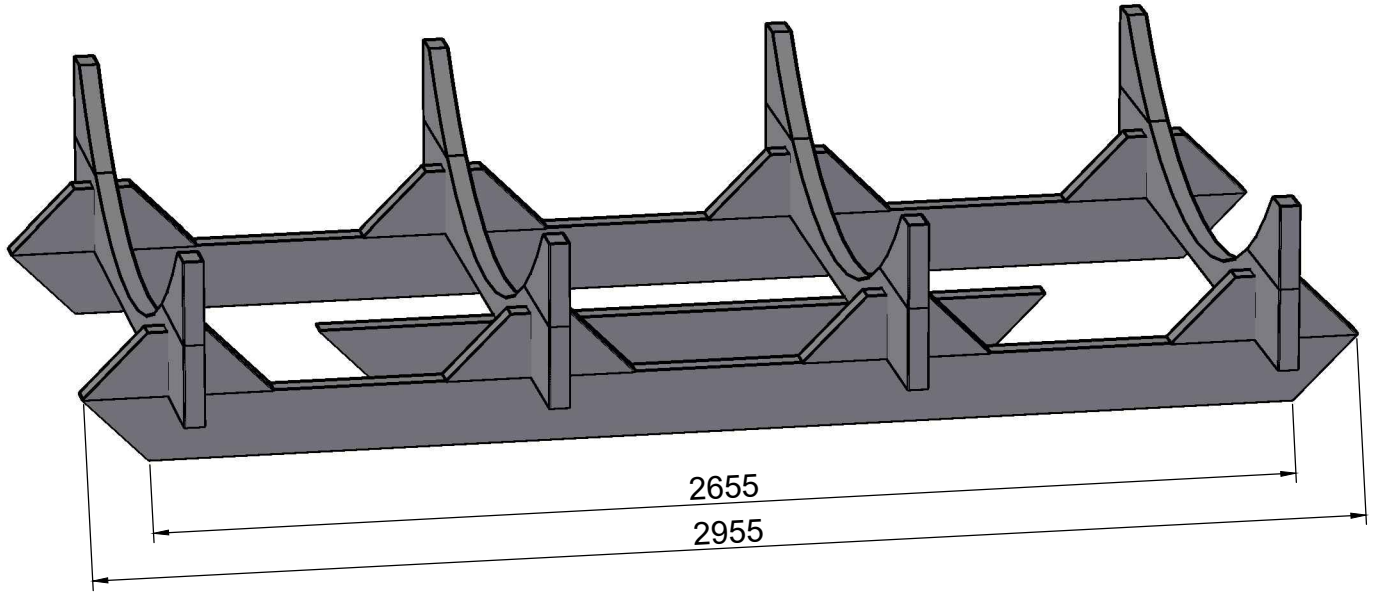

Alex
Standard
3,0 m
Ø2265

Alex

Nr.	Dimensions	Quantity	Detail
1	Arch roof	4	
2	Arch roof at front	1	
3	Arch roof at front	1	
4	Arch roof at back	1	
5	Arch roof at back	1	
6	Stair	1	
7	Flower box	1	
8	Heater + piece of sheet front of the heater + protective sheath	1	
9	The heater assembly with boiler	1	
10	Pipe (1000mm)	1	
11	Pipe (500mm)	1	
12	Extension (300mm)	1	
13	End of the stuck	1	
14	Clamp	3	

15	Pipe connection part with boiler	1	
16	Pipe cover (95x84mm)	1	
17	Change collar	1	
18	Rain deflectors 2310 mm	2	

All photographs are illustrative. Technical changes, printing errors, changes and errors possible! All models are rough.