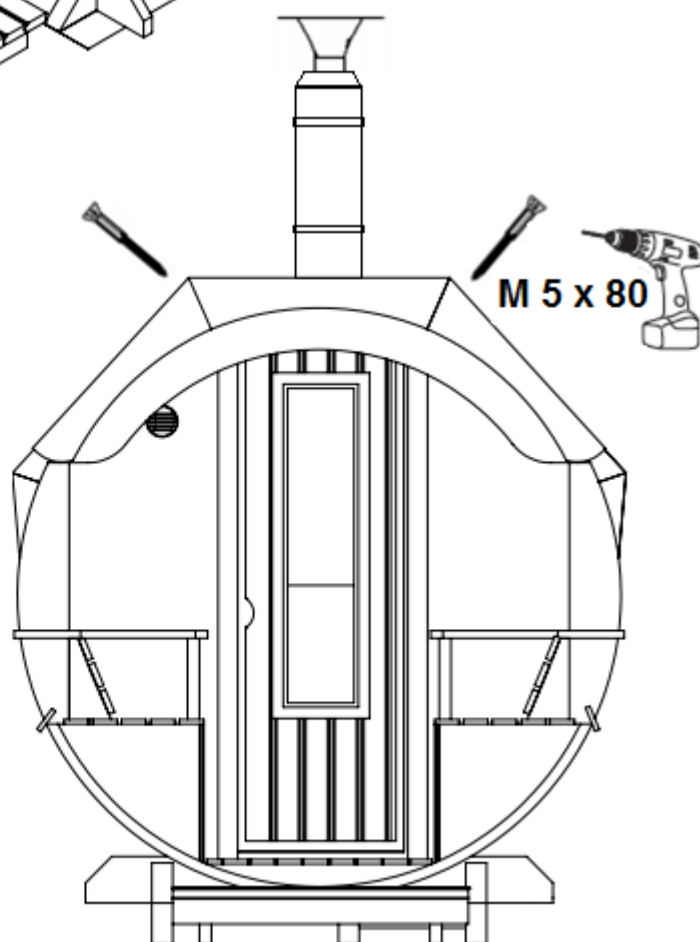

Alex
Standard
3,0 m
Ø2265

Alex

Nr.	Dimensions	Quantity	Detail
1	Arch roof	4	
2	Arch roof at front	1	
3	Arch roof at front	1	
4	Arch roof at back	1	
5	Arch roof at back	1	
6	Stair	1	
7	Flower box	1	
8	Heater + piece of sheet front of the heater + protective sheath	1	
9	The heater assembly with boiler	1	
10	Pipe (1000mm)	1	
11	Pipe (500mm)	1	
12	Extension (300mm)	1	
13	End of the stuck	1	
14	Clamp	3	

15	Pipe connection part with boiler	1	
16	Pipe cover (95x84mm)	1	
17	Change collar	1	
18	Rain deflectors 2310 mm	2	

All photographs are illustrative. Technical changes, printing errors, changes and errors possible! All models are rough.