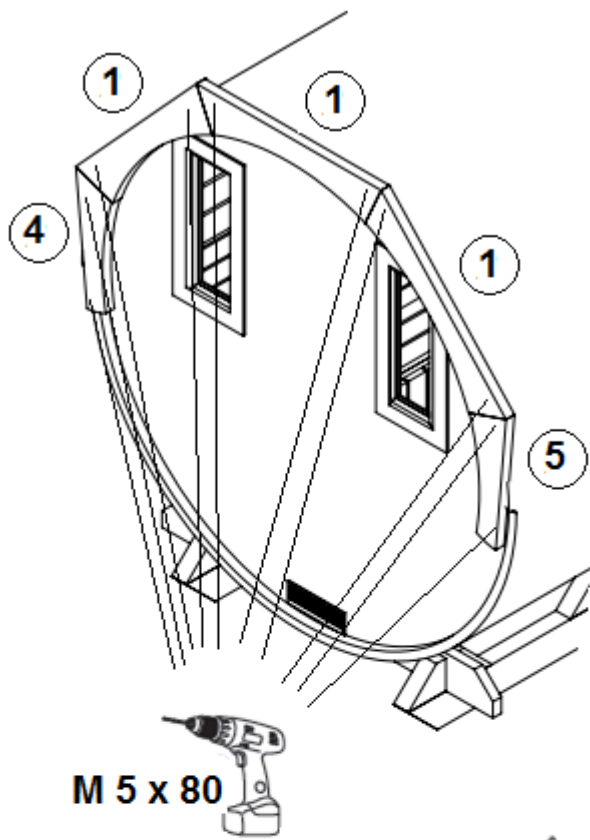

Alex
Standard
3,0 m
Ø2265

Alex

Nr.	Dimensions	Quantity	Detail
1	Arch roof	4	
2	Arch roof at front	1	
3	Arch roof at front	1	
4	Arch roof at back	1	
5	Arch roof at back	1	
6	Stair	1	
7	Flower box	1	
8	Heater + piece of sheet front of the heater + protective sheath	1	
9	The heater assembly with boiler	1	
10	Pipe (1000mm)	1	
11	Pipe (500mm)	1	
12	Extension (300mm)	1	
13	End of the stuck	1	
14	Clamp	3	

15	Pipe connection part with boiler	1	
16	Pipe cover (95x84mm)	1	
17	Change collar	1	
18	Rain deflectors 2310 mm	2	

All photographs are illustrative. Technical changes, printing errors, changes and errors possible! All models are rough.