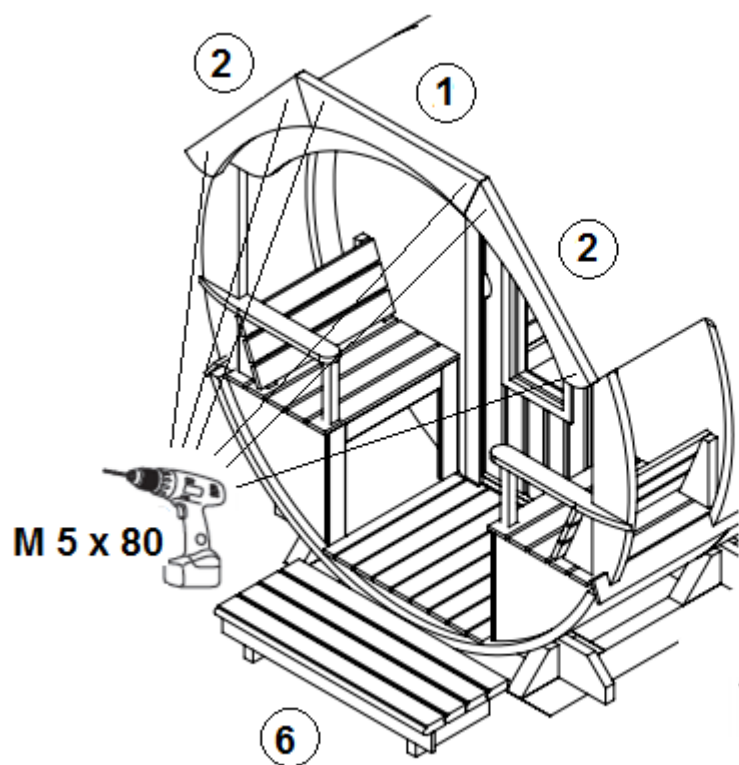

Alex
Standard
3,0 m
Ø2265

Alex

Nr.	Dimensions	Quantity	Detail
1	Arch roof	4	
2	Arch roof at front	1	
3	Arch roof at front	1	
4	Arch roof at back	1	
5	Arch roof at back	1	
6	Stair	1	
7	Flower box	1	
8	Heater + piece of sheet front of the heater + protective sheath	1	
9	The heater assembly with boiler	1	
10	Pipe (1000mm)	1	
11	Pipe (500mm)	1	
12	Extension (300mm)	1	
13	End of the stuck	1	
14	Clamp	3	

15	Pipe connection part with boiler	1	
16	Pipe cover (95x84mm)	1	
17	Change collar	1	
18	Rain deflectors 2310 mm	2	

All photographs are illustrative. Technical changes, printing errors, changes and errors possible! All models are rough.