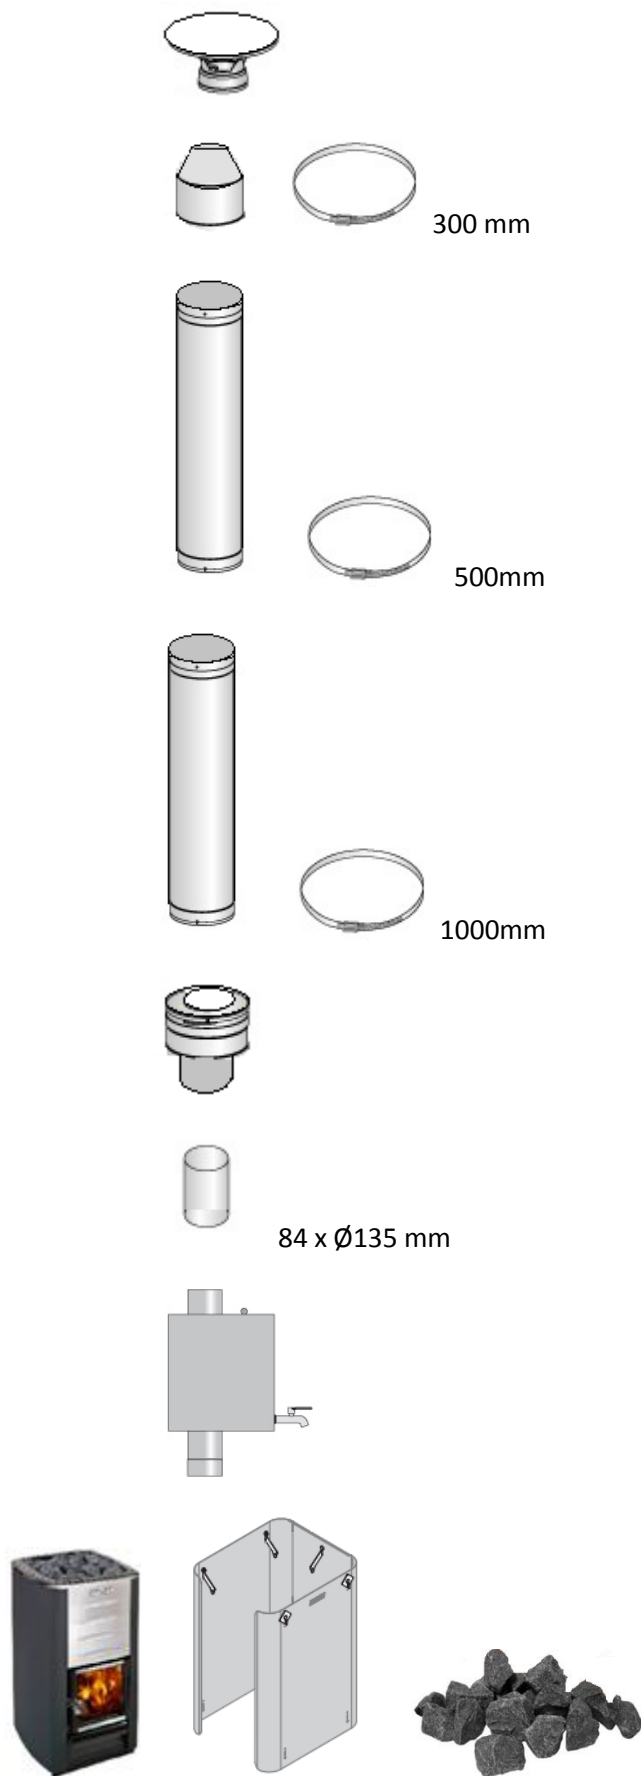

Alex
Standard
3,0 m
Ø2265

Alex

Nr.	Dimensions	Quantity	Detail
1	Arch roof	4	
2	Arch roof at front	1	
3	Arch roof at front	1	
4	Arch roof at back	1	
5	Arch roof at back	1	
6	Stair	1	
7	Flower box	1	
8	Heater + piece of sheet front of the heater + protective sheath	1	
9	The heater assembly with boiler	1	
10	Pipe (1000mm)	1	
11	Pipe (500mm)	1	
12	Extension (300mm)	1	
13	End of the stuck	1	
14	Clamp	3	

15	Pipe connection part with boiler	1	
16	Pipe cover (95x84mm)	1	
17	Change collar	1	
18	Rain deflectors 2310 mm	2	

All photographs are illustrative. Technical changes, printing errors, changes and errors possible! All models are rough.