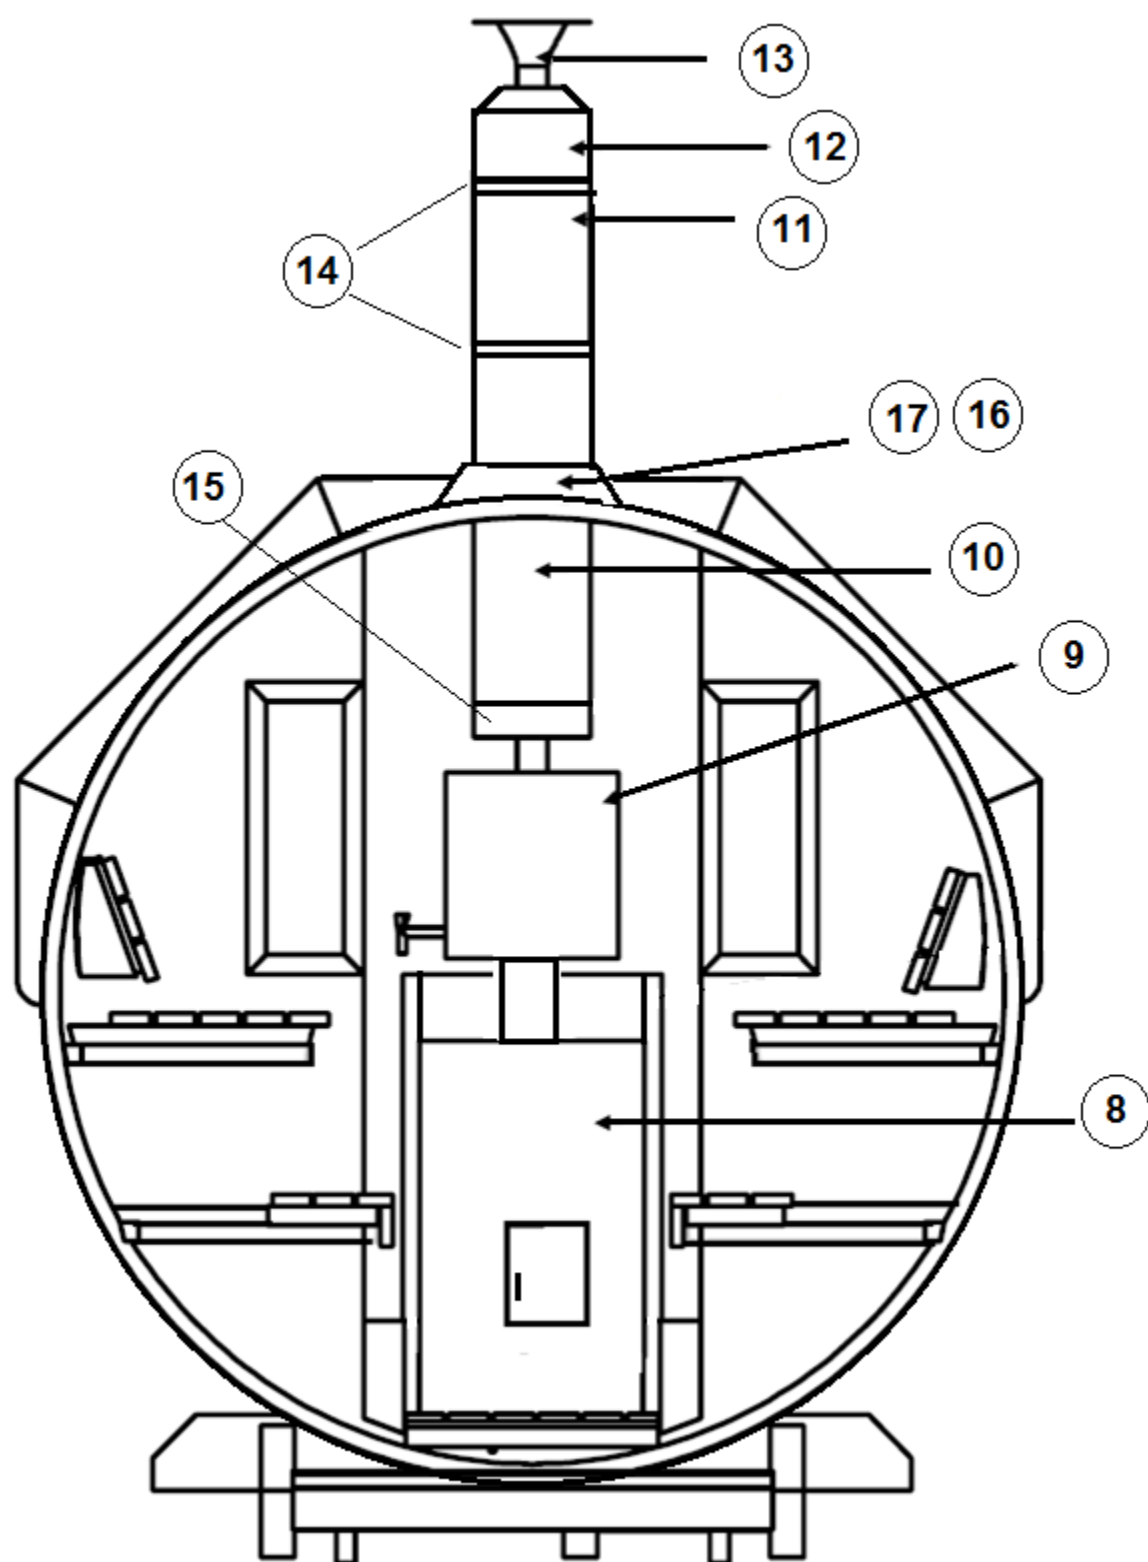

Alex
Standard
3,0 m
Ø2265

Alex

Nr.	Dimensions	Quantity	Detail
1	Arch roof	4	
2	Arch roof at front	1	
3	Arch roof at front	1	
4	Arch roof at back	1	
5	Arch roof at back	1	
6	Stair	1	
7	Flower box	1	
8	Heater + piece of sheet front of the heater + protective sheath	1	
9	The heater assembly with boiler	1	
10	Pipe (1000mm)	1	
11	Pipe (500mm)	1	
12	Extension (300mm)	1	
13	End of the stuck	1	
14	Clamp	3	

15	Pipe connection part with boiler	1	
16	Pipe cover (95x84mm)	1	
17	Change collar	1	
18	Rain deflectors 2310 mm	2	

All photographs are illustrative. Technical changes, printing errors, changes and errors possible! All models are rough.