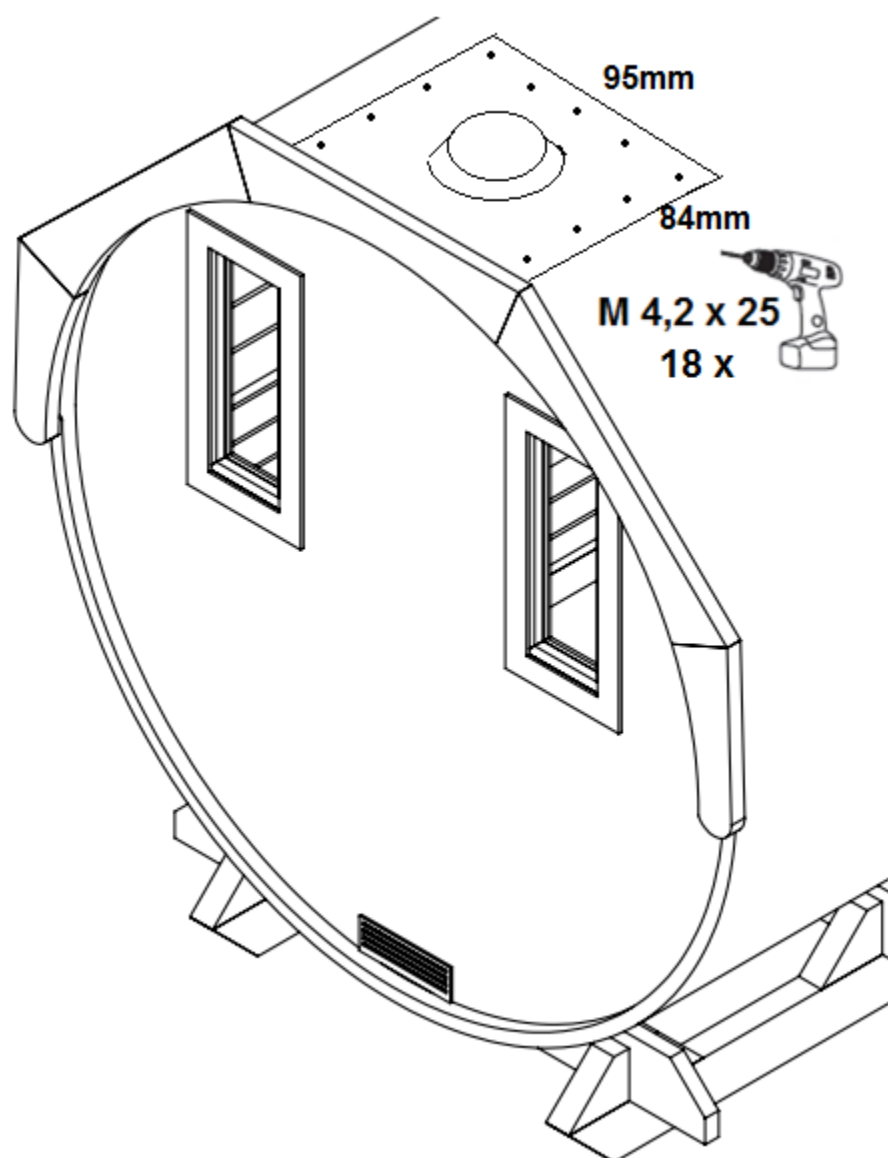

Alex
Standard
3,0 m
Ø2265

Alex

Nr.	Dimensions	Quantity	Detail
1	Arch roof	4	
2	Arch roof at front	1	
3	Arch roof at front	1	
4	Arch roof at back	1	
5	Arch roof at back	1	
6	Stair	1	
7	Flower box	1	
8	Heater + piece of sheet front of the heater + protective sheath	1	
9	The heater assembly with boiler	1	
10	Pipe (1000mm)	1	
11	Pipe (500mm)	1	
12	Extension (300mm)	1	
13	End of the stuck	1	
14	Clamp	3	

15	Pipe connection part with boiler	1	
16	Pipe cover (95x84mm)	1	
17	Change collar	1	
18	Rain deflectors 2310 mm	2	

All photographs are illustrative. Technical changes, printing errors, changes and errors possible! All models are rough.