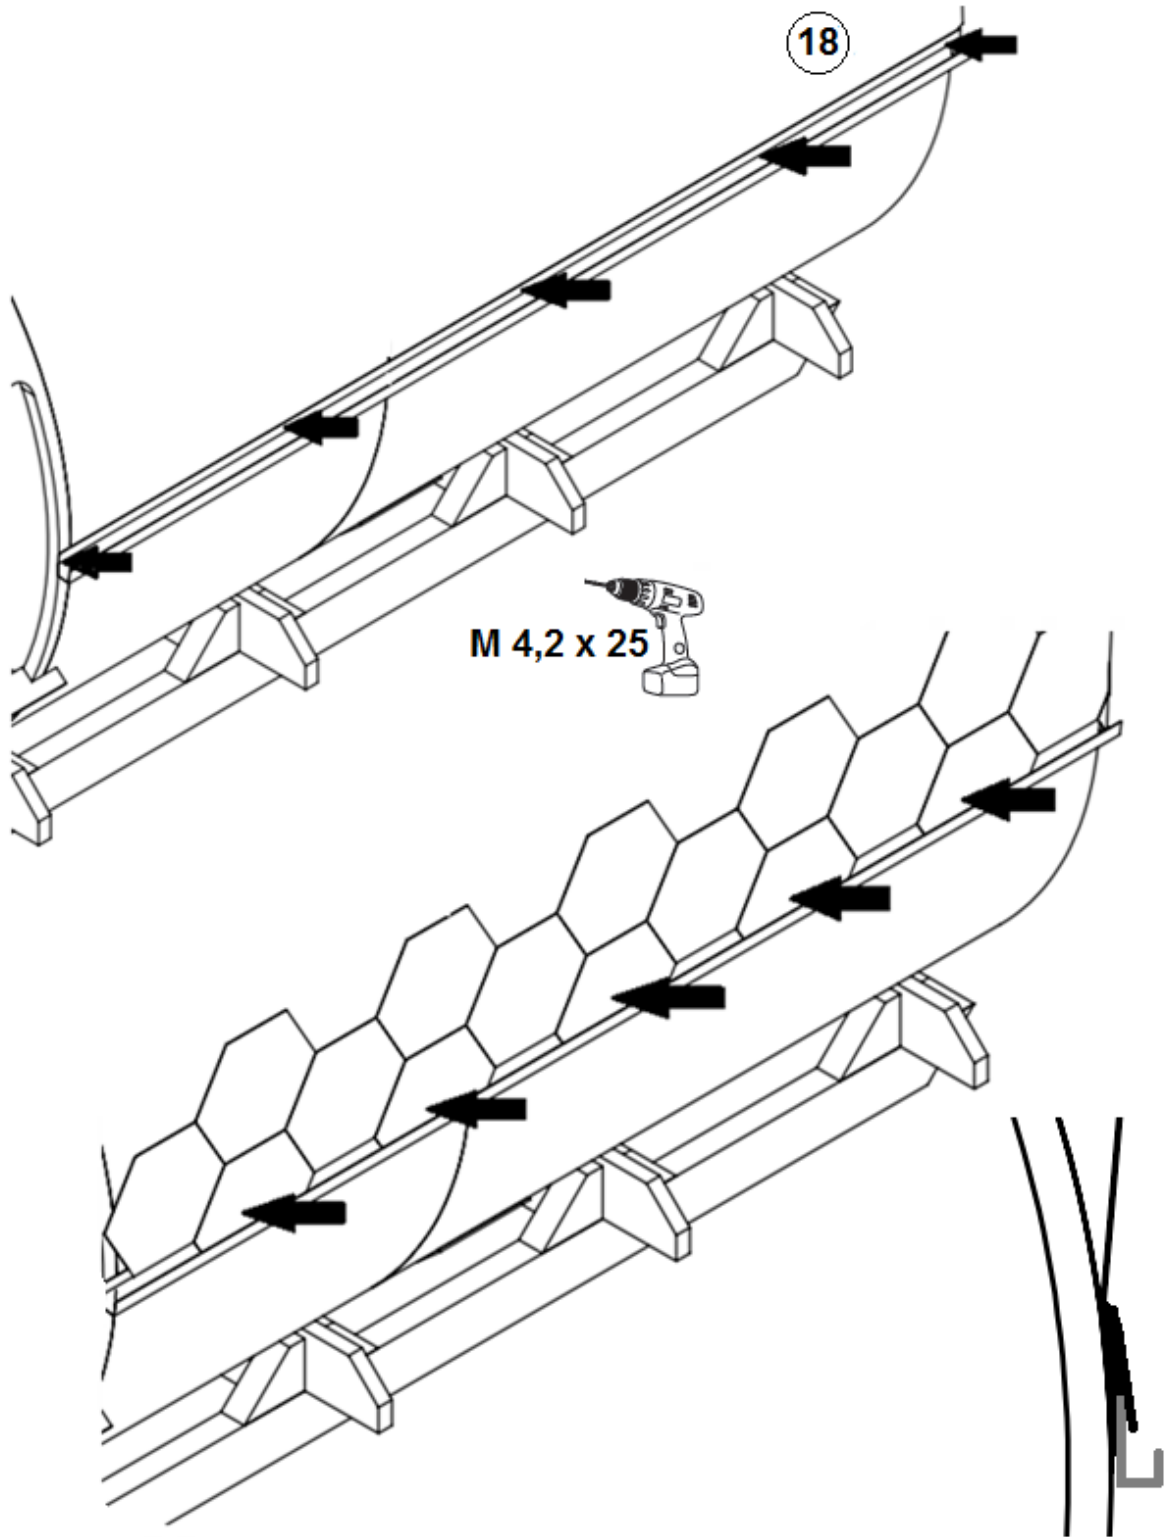

Alex
Standard
3,0 m
Ø2265

Alex

Nr.	Dimensions	Quantity	Detail
1	Arch roof	4	
2	Arch roof at front	1	
3	Arch roof at front	1	
4	Arch roof at back	1	
5	Arch roof at back	1	
6	Stair	1	
7	Flower box	1	
8	Heater + piece of sheet front of the heater + protective sheath	1	
9	The heater assembly with boiler	1	
10	Pipe (1000mm)	1	
11	Pipe (500mm)	1	
12	Extension (300mm)	1	
13	End of the stuck	1	
14	Clamp	3	

15	Pipe connection part with boiler	1	
16	Pipe cover (95x84mm)	1	
17	Change collar	1	
18	Rain deflectors 2310 mm	2	

All photographs are illustrative. Technical changes, printing errors, changes and errors possible! All models are rough.