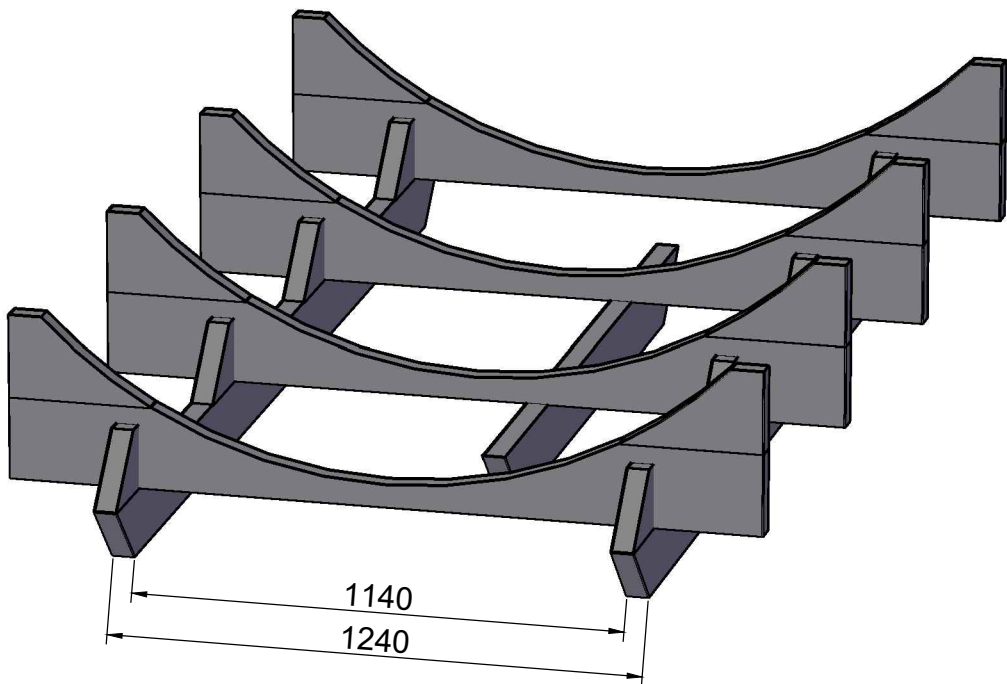

Alex
Standard
3,0 m
Ø2265

Alex

Nr.	Dimensions	Quantity	Detail
1	Arch roof	4	
2	Arch roof at front	1	
3	Arch roof at front	1	
4	Arch roof at back	1	
5	Arch roof at back	1	
6	Stair	1	
7	Flower box	1	
8	Heater + piece of sheet front of the heater + protective sheath	1	
9	The heater assembly with boiler	1	
10	Pipe (1000mm)	1	
11	Pipe (500mm)	1	
12	Extension (300mm)	1	
13	End of the stuck	1	
14	Clamp	3	

15	Pipe connection part with boiler	1	
16	Pipe cover (95x84mm)	1	
17	Change collar	1	
18	Rain deflectors 2310 mm	2	

All photographs are illustrative. Technical changes, printing errors, changes and errors possible! All models are rough.