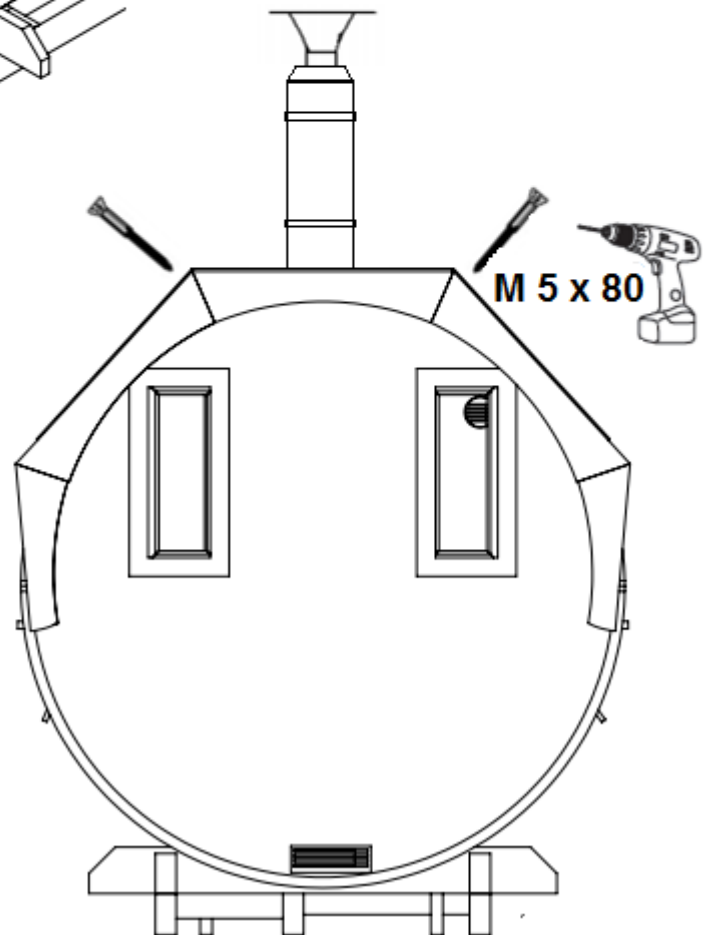

Alex
Standard
3,0 m
Ø2265

Alex

Nr.	Dimensions	Quantity	Detail
1	Arch roof	4	
2	Arch roof at front	1	
3	Arch roof at front	1	
4	Arch roof at back	1	
5	Arch roof at back	1	
6	Stair	1	
7	Flower box	1	
8	Heater + piece of sheet front of the heater + protective sheath	1	
9	The heater assembly with boiler	1	
10	Pipe (1000mm)	1	
11	Pipe (500mm)	1	
12	Extension (300mm)	1	
13	End of the stuck	1	
14	Clamp	3	

15	Pipe connection part with boiler	1	
16	Pipe cover (95x84mm)	1	
17	Change collar	1	
18	Rain deflectors 2310 mm	2	

All photographs are illustrative. Technical changes, printing errors, changes and errors possible! All models are rough.